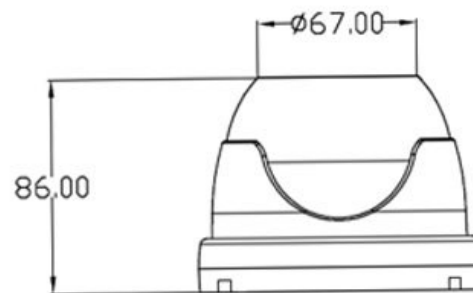

CP- GTC-D10FL4

1 MP HD Astra HD VF IR Dome Camera - 40 Mtr.

Astra HD
camera

Main Features

- 1 MP HQIS Pro Image Sensor
- 25/30fps@720P
- Day/Night(ICR), AWB, AGC, BLC
- Plug-n-Play HD/SD Camera
- 2.8~12 mm Varifocal Lens
- Equipped with fine IR LEDs for clearer night vision
- IR Range of 40 Mtr.
- Compatible with HDx, AHD, HDCVI, CVBS and HDTVI DVRs

*Product casing and specifications are subject to change without prior notice

CP- GTC-D10FL4

1 MP HD Astra HD VF IR Dome Camera - 40 Mtr.

Astra HD
camera

Feature

Image Sensor
Minimum Illumination
Shutter Speed
White Balance
Gain Control(AGC)
Lens
S/N Ratio
Back Light Compensation
Resolution
Video Output
ICR
IR
No. of IR LEDs
Operating Temperature
Humidity
Power Source
Power Consumption
Dimension
Weight

Specification

1 MP HQIS Pro Image Sensor
Color(0.1Lux),White and Black(0.01Lux IR LED On)
1/50s(1/60s)-1/100,000s (Auto/Fixed)
Auto
Auto
2.8~12 mm
≥52dB
Auto
720P
1.0Vp-p Composite Output (75Ω / BNC), HD-AHD(720P)\ HD-TVI(720P)\ HD-CVI(720P)\ CVBS, AHD Default setting
Support
IR Range of 40 Mtr.
36pcsφ5mm
-10°C~+50°C
10% ~ 90%
DC12V(+/-10%)
0.4W(2.5W after IR LED Powered on)
120mm x 120mm x 86mm
0.534Kg.