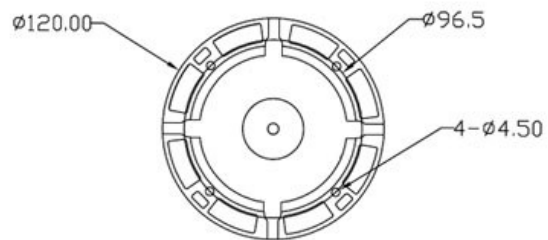

CP- GTC-D10FL4

1 MP HD Astra HD VF IR Dome Camera - 40 Mtr.

Astra HD
camera

Main Features

- 1 MP HQIS Pro Image Sensor
- 25/30fps@720P
- Day/Night(ICR), AWB, AGC, BLC
- Plug-n-Play HD/SD Camera
- 2.8~12 mm Varifocal Lens
- Equipped with fine IR LEDs for clearer night vision
- IR Range of 40 Mtr.
- Compatible with HDx, AHD, HDCVI, CVBS and HDTVI DVRs

*Product casing and specifications are subject to change without prior notice

CP- GTC-D10FL4

1 MP HD Astra HD VF IR Dome Camera - 40 Mtr.

Astra HD
camera

Feature

Image Sensor
Minimum Illumination
Shutter Speed
White Balance
Gain Control(AGC)
Lens
S/N Ratio
Back Light Compensation
Resolution
Video Output
ICR
IR
No. of IR LEDs
Operating Temperature
Humidity
Power Source
Power Consumption
Dimension
Weight

Specification

1 MP HQIS Pro Image Sensor
Color(0.1Lux),White and Black(0.01Lux IR LED On)
1/50s(1/60s)-1/100,000s (Auto/Fixed)
Auto
Auto
2.8~12 mm
≥52dB
Auto
720P
1.0Vp-p Composite Output (75Ω / BNC), HD-AHD(720P)\ HD-TVI(720P)\ HD-CVI(720P)\ CVBS, AHD Default setting
Support
IR Range of 40 Mtr.
36pcsφ5mm
-10°C~+50°C
10% ~ 90%
DC12V(+/-10%)
0.4W(2.5W after IR LED Powered on)
120mm x 120mm x 86mm
0.534Kg.